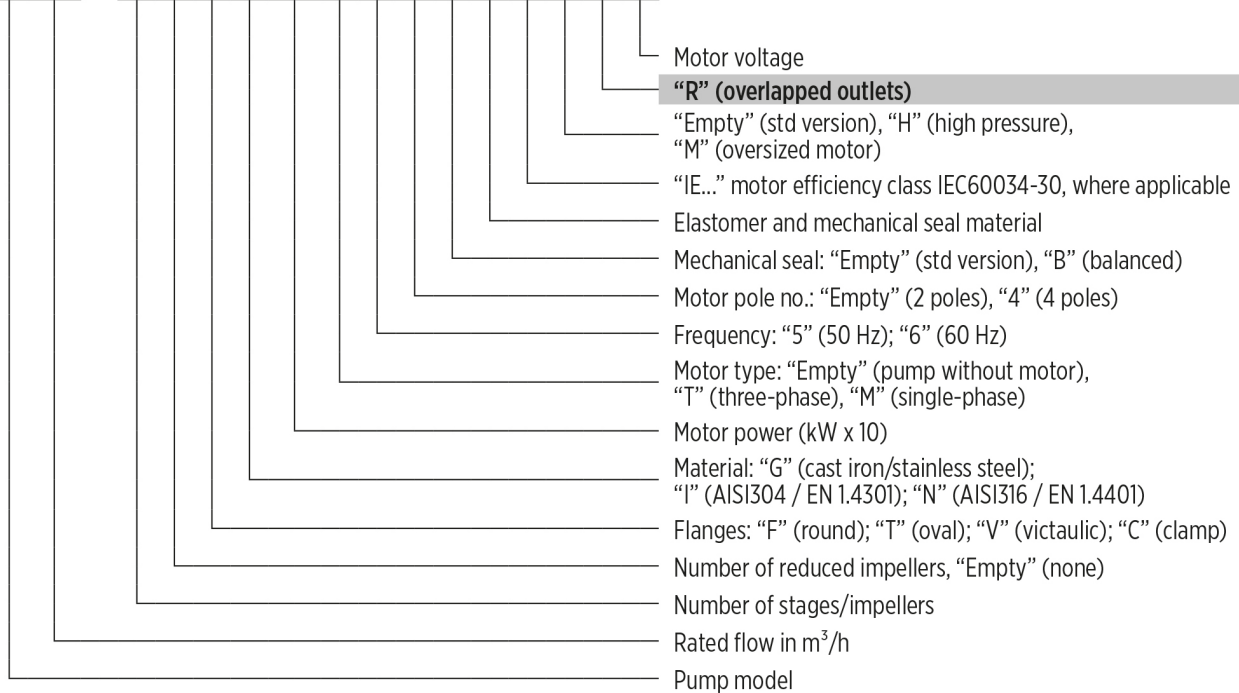

TYPE DESCRIPTION

PUMP IDENTIFICATION CODE

EV 15 / 05 FI G 015 E1 R

AVAILABLE MODELS 50-60 Hz

pump model 50 Hz	motor		pump model 50 Hz	motor		pump model 50 Hz	motor		pump model 50 Hz	motor	
	[kW]	Dim		[kW]	Dim		[kW]	Dim		[kW]	Dim
EV 6/8	1,1	80	EV 10/4	1,5	90	EV 15/3	2,2	90	EV 20/3	3	100
EV 6/9	1,1	80	EV 10/5	1,5	90	EV 15/4	3	100	EV 20/4	4	112
EV 6/10	1,5	90	EV 10/6	2,2	90	EV 15/5	4	112	EV 20/5	5,5	132
EV 6/11	1,5	90	EV 10/7	2,2	90	EV 15/6	5,5	132	EV 20/6	7,5	132
EV 6/12	1,5	90	EV 10/8	3	100	EV 15/7	5,5	132	EV 20/7	7,5	132
EV 6/13	1,5	90	EV 10/9	3	100	EV 15/8	7,5	132	EV 20/8	11	160
EV 6/14	2,2	90	EV 10/10	4	112	EV 15/9	7,5	132	EV 20/9	11	160
EV 6/15	2,2	90	EV 10/11	4	112	EV 15/10	11	160	EV 20/10	11	160
EV 6/16	2,2	90	EV 10/12	4	112						
			EV 10/13	4	112						
			EV 10/15	5,5	132